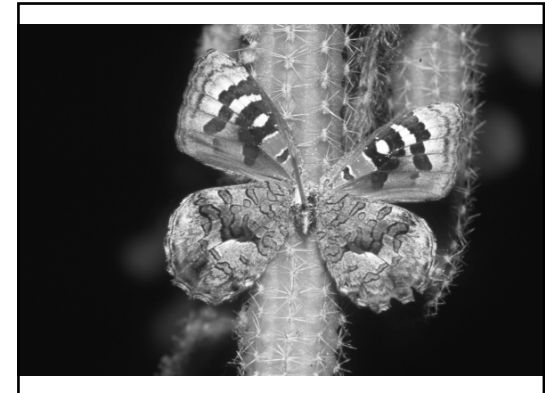

Satin Azure (*Ogyris amaryllis*)