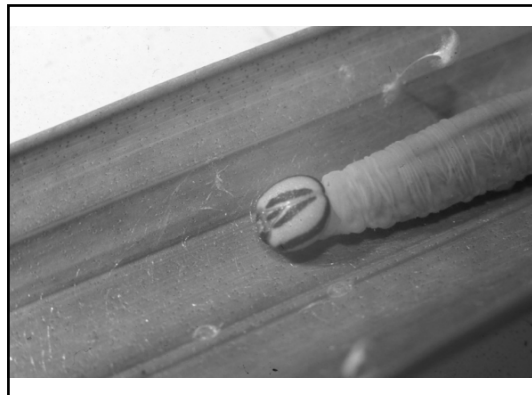

The Darling Range Branch of the WA
Naturalists' Club

DRB@wanaturalists.org.au