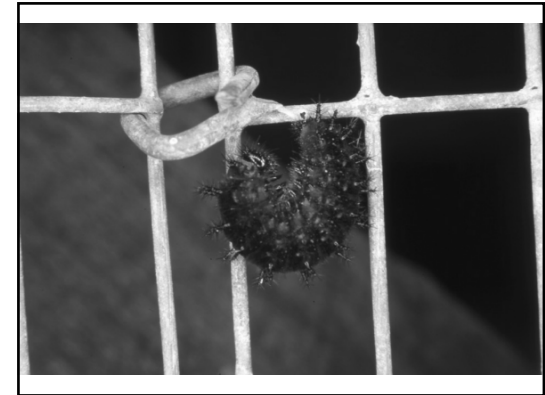

The Darling Range Branch of the WA
Naturalists' Club

DRB@wanaturalists.org.au