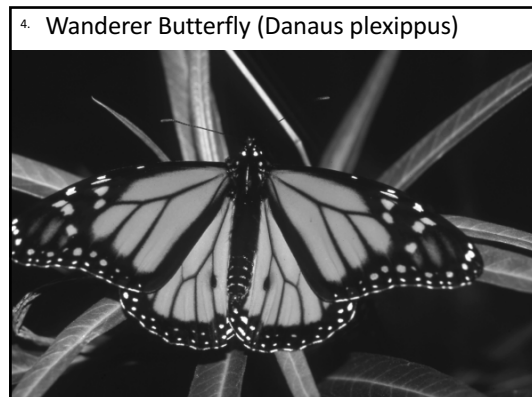

The Darling Range Branch of the WA
Naturalists' Club

DRB@wanaturalists.org.au