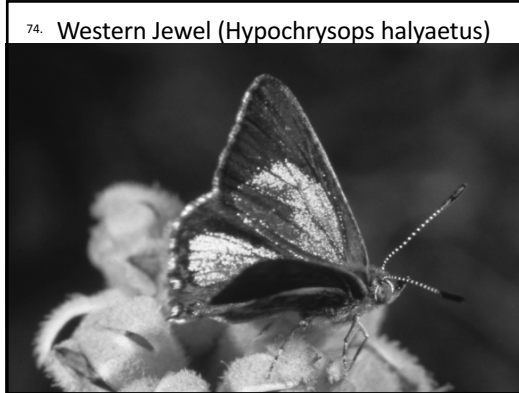

74. Western Jewel (*Hypochrysops halyaetus*)