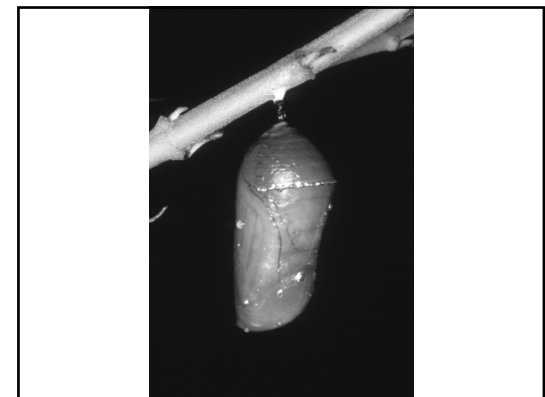

The Darling Range Branch of the WA Naturalists' Club

DRB@wanaturalists.org.au