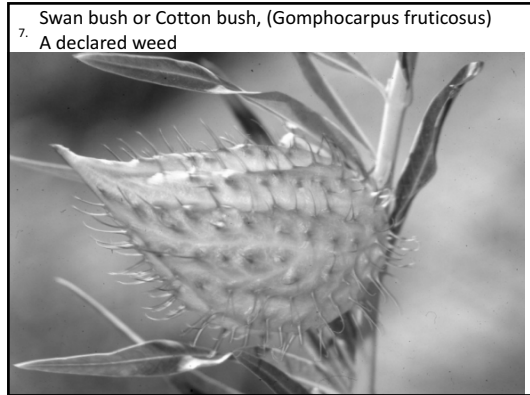

The Darling Range Branch of the WA Naturalists' Club

DRB@wanaturalists.org.au