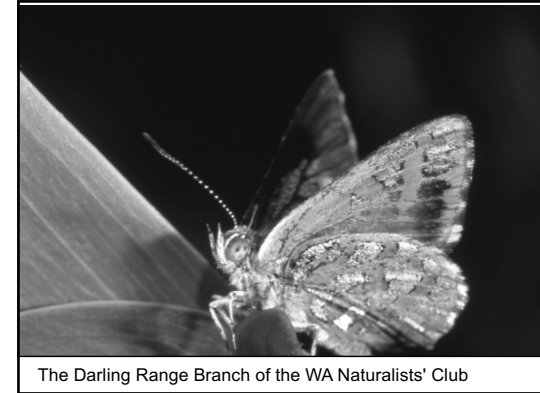

The Darling Range Branch of the WA Naturalists' Club