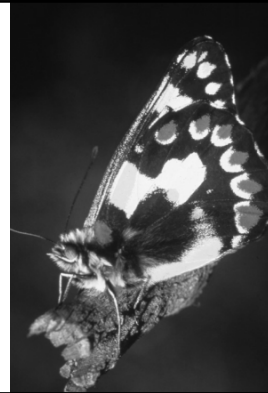

DRB@wanaturalists.org.au

38.
Wood White
(*Delias*
aganippe)

39. Yellow migrant (*Catopsilia gorgophone*)

40. Lemon Yellow (*Catopsilia pomona*)

41. Argus

42. Western Brown (*Heteronympha merope*)
Very common in the hills in January and February