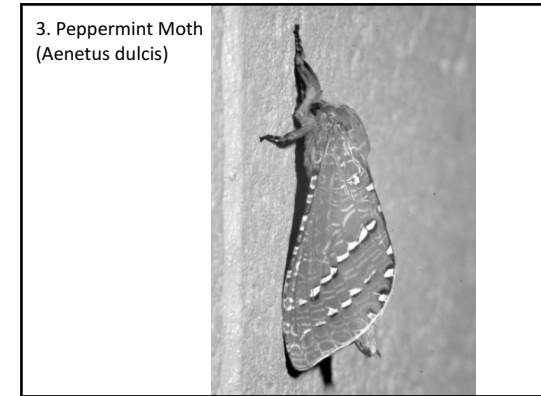

The Darling Range Branch of the WA
Naturalists' Club

DRB@wanaturalists.org.au