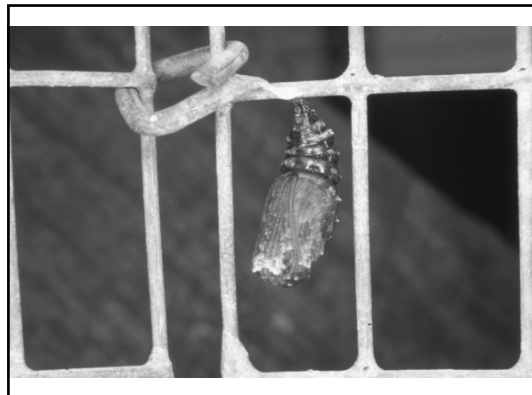

The Darling Range Branch of the WA
Naturalists' Club

DRB@wanaturalists.org.au