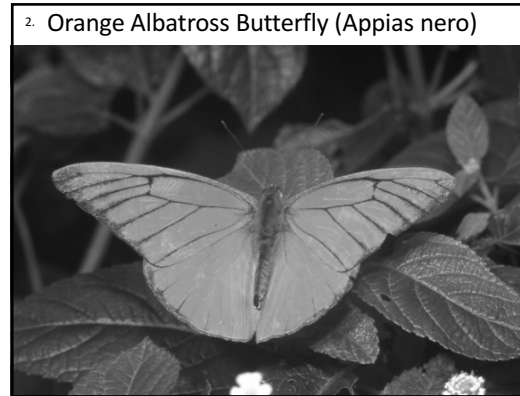

The Darling Range Branch of the WA
Naturalists' Club

DRB@wanaturalists.org.au