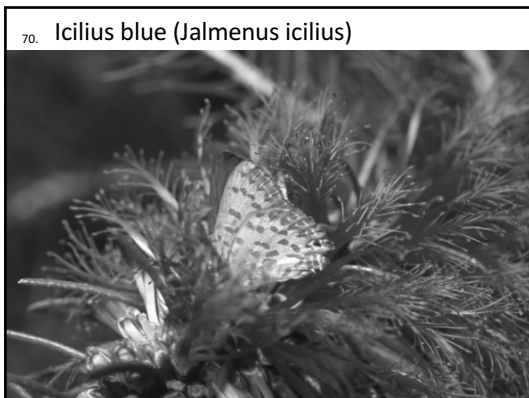

65.

Satin Azure (*Ogyris amaryllis*)

The Darling Range Branch of the WA
Naturalists' Club

DRB@wanaturalists.org.au

The Darling Range Branch of the WA Naturalists' Club

The Darling Range Branch of the WA
Naturalists' Club