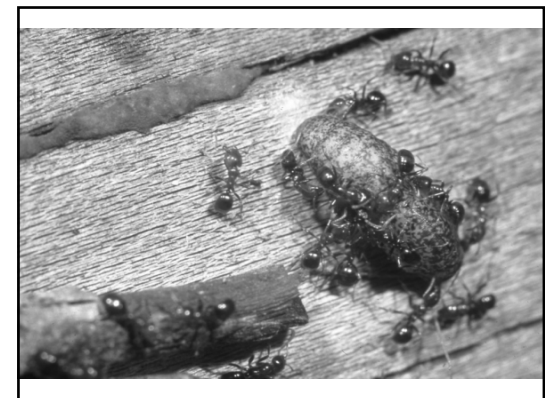

65.

Satin Azure (*Ogyris amaryllis*)

The Darling Range Branch of the WA
Naturalists' Club

DRB@wanaturalists.org.au

The Darling Range Branch of the WA Naturalists' Club

The Darling Range Branch of the WA
Naturalists' Club