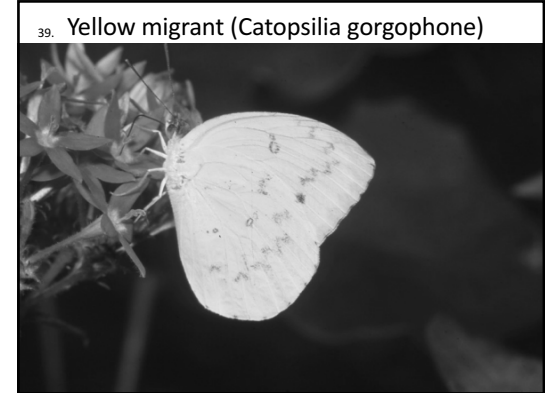

DRB@wanaturalists.org.au

38.
Wood White
(*Delias*
aganippe)

39. Yellow migrant (*Catopsilia gorgophone*)

40. Lemon Yellow (*Catopsilia pomona*)

41. Argus

42. Western Brown (*Heteronympha merope*)
Very common in the hills in January and February