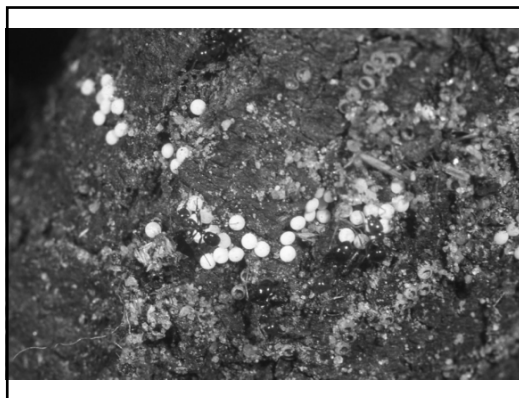

65.

Satin Azure (*Ogyris amaryllis*)

The Darling Range Branch of the WA
Naturalists' Club

DRB@wanaturalists.org.au

The Darling Range Branch of the WA Naturalists' Club

The Darling Range Branch of the WA
Naturalists' Club