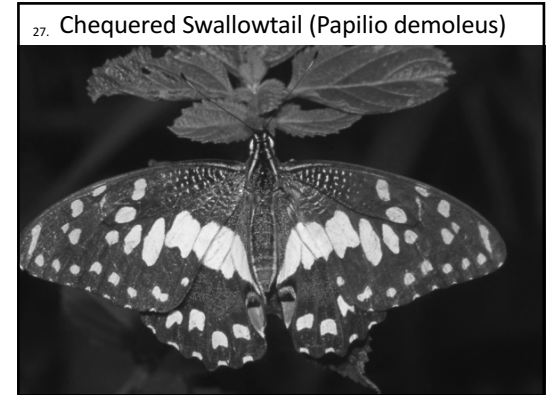

The Darling Range Branch of the WA
Naturalists' Club

DRB@wanaturalists.org.au